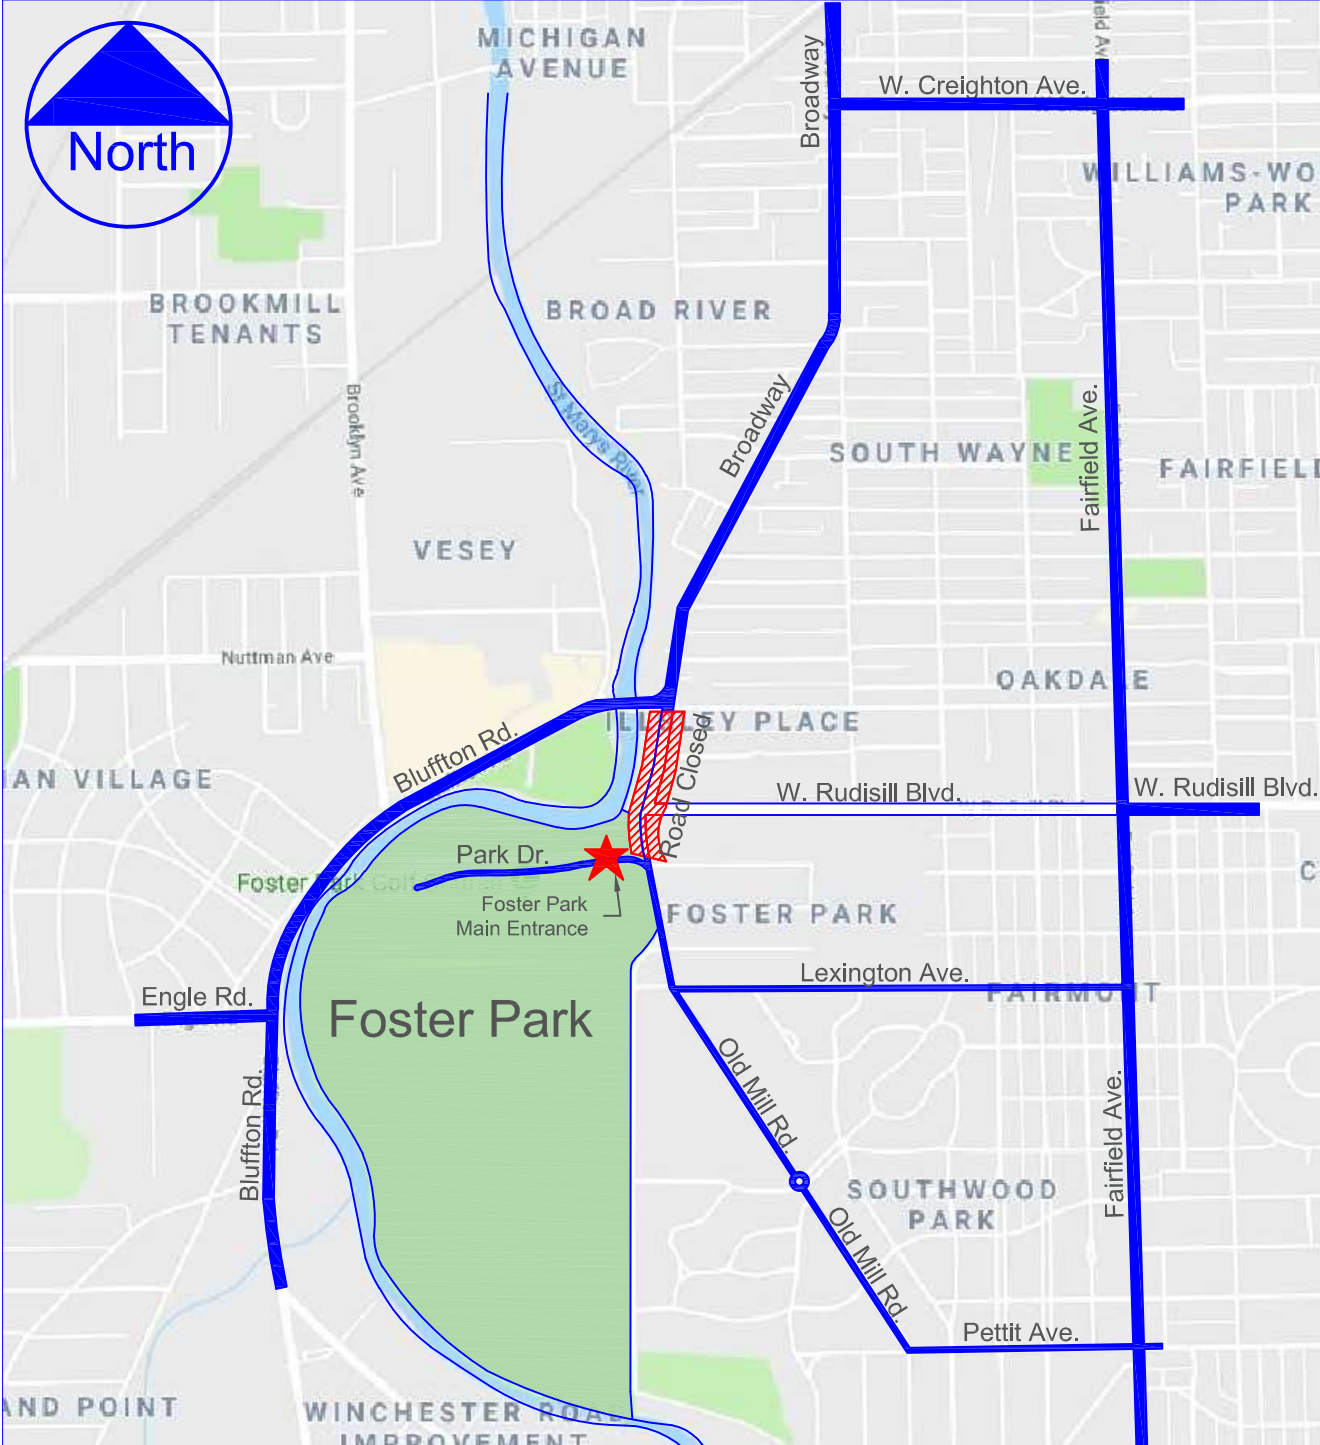

Detour Map Foster Park

Recommended Alternate Road

Road Closed

Main Entrance